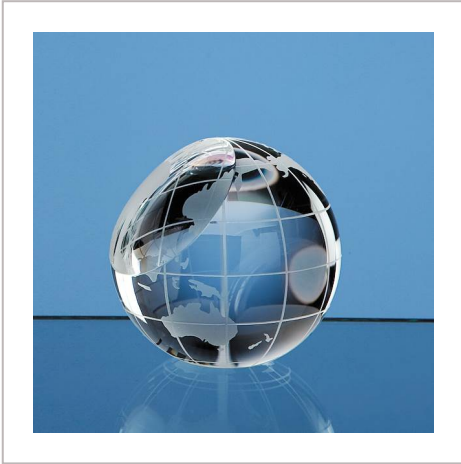

## Optical Crystal Globe Paperweight

6CM OPTICAL CRYSTAL GLOBE PAPERWEIGHT

<b>METHOD</b>	Engraved
<b>PRINT AREA</b>	35mm Dia
<b>MATERIAL</b>	Glass
<b>COLOURS</b>	Clear
<b>SIZE</b>	H55, D60
<b>AWARD PACKAGING</b>	Foam Lined Boxes
<b>WEIGHT</b>	1.3KG
<b>MOQ</b>	1
<b>CARTON QUANTITY</b>	15
<b>CARTON WEIGHT</b>	20KG
<b>CARTON DIMENSIONS</b>	61cm x 46cm x 46cm