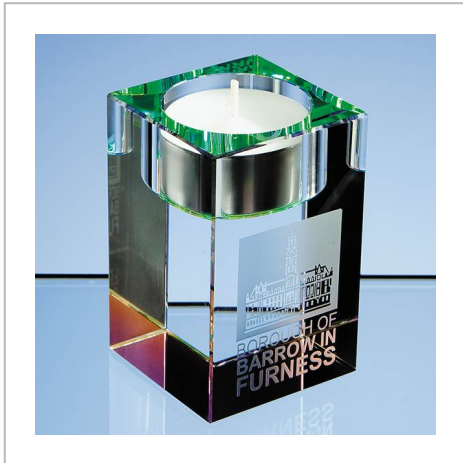

## Optical Crystal Tealight\* Holder

8CM OPTICAL CRYSTAL TEALIGHT\* HOLDER

METHOD	Engraved
PRINT AREA	H45, W37
MATERIAL	Glass
COLOURS	Clear
SIZE	H80, W50, D50
AWARD PACKAGING	Foam Lined Boxes
WEIGHT	1.3KG
MOQ	1
CARTON QUANTITY	15
CARTON WEIGHT	20KG
CARTON DIMENSIONS	61cm x 46cm x 46cm